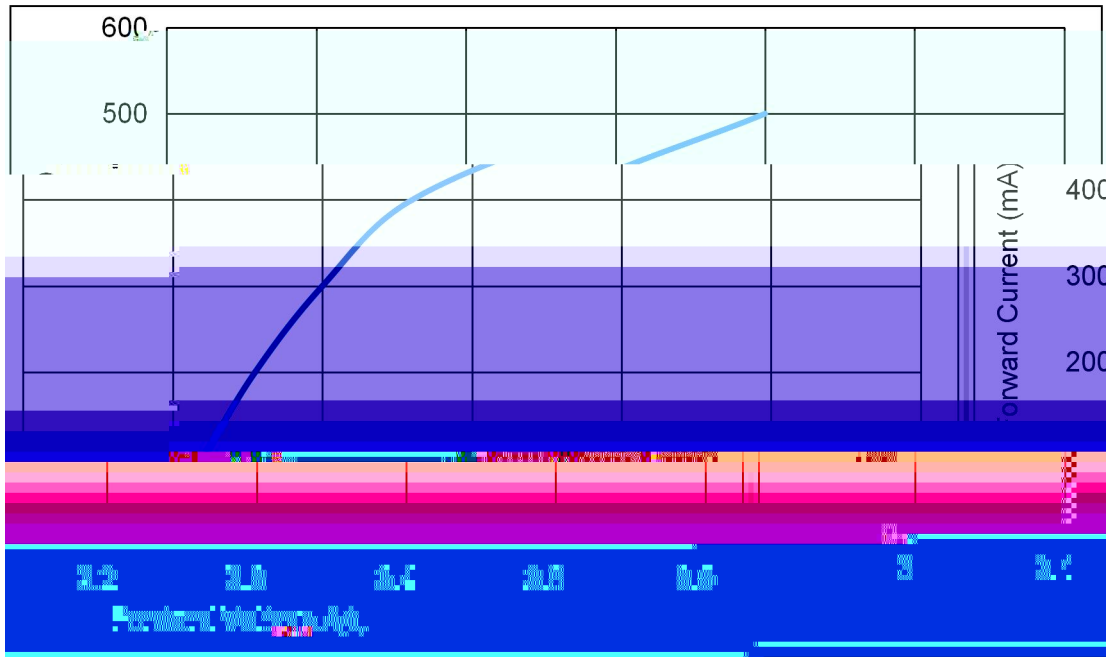

3
3
3
3
4
5
7
10
10

11
12
13
14
14
16
16

1.

2.

±

± 0.2

()	λ					

頂昇系列

PCB

LED

100PPM

LED

LED

900PPM

900PPM

1500PPM