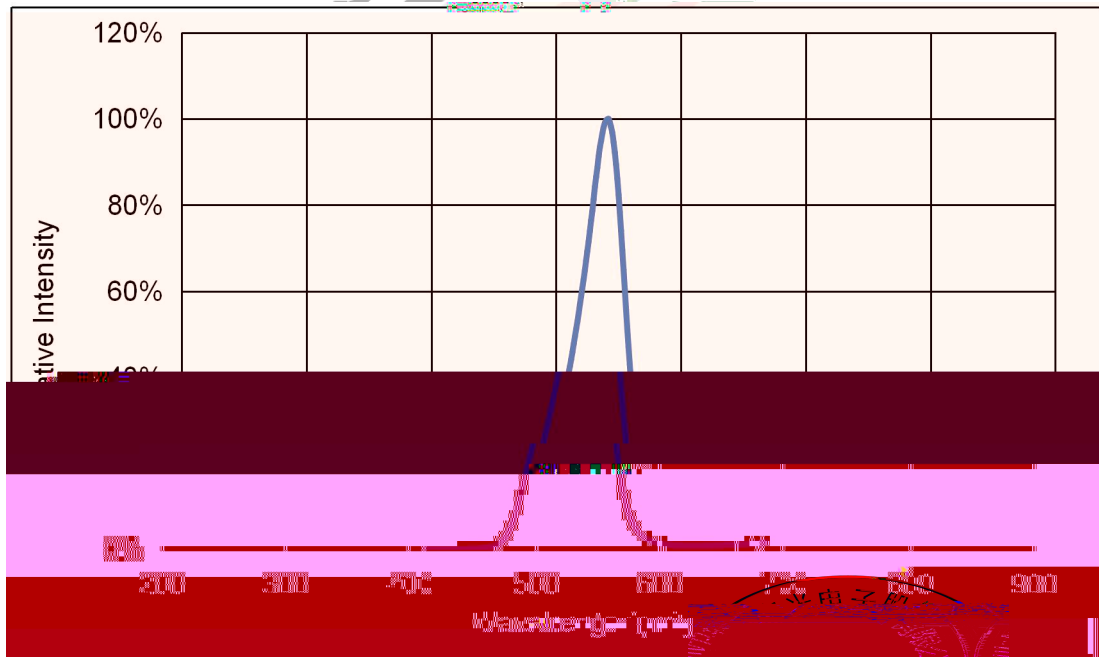

3
3
3
3
4
5
7
10
10

11
12
13
14
14
16
16

1.

2.

±

± 0.2

()	λ					

頂昇系列

PCB

LED

100PPM

LED

LED

900PPM

900PPM

1500PPM