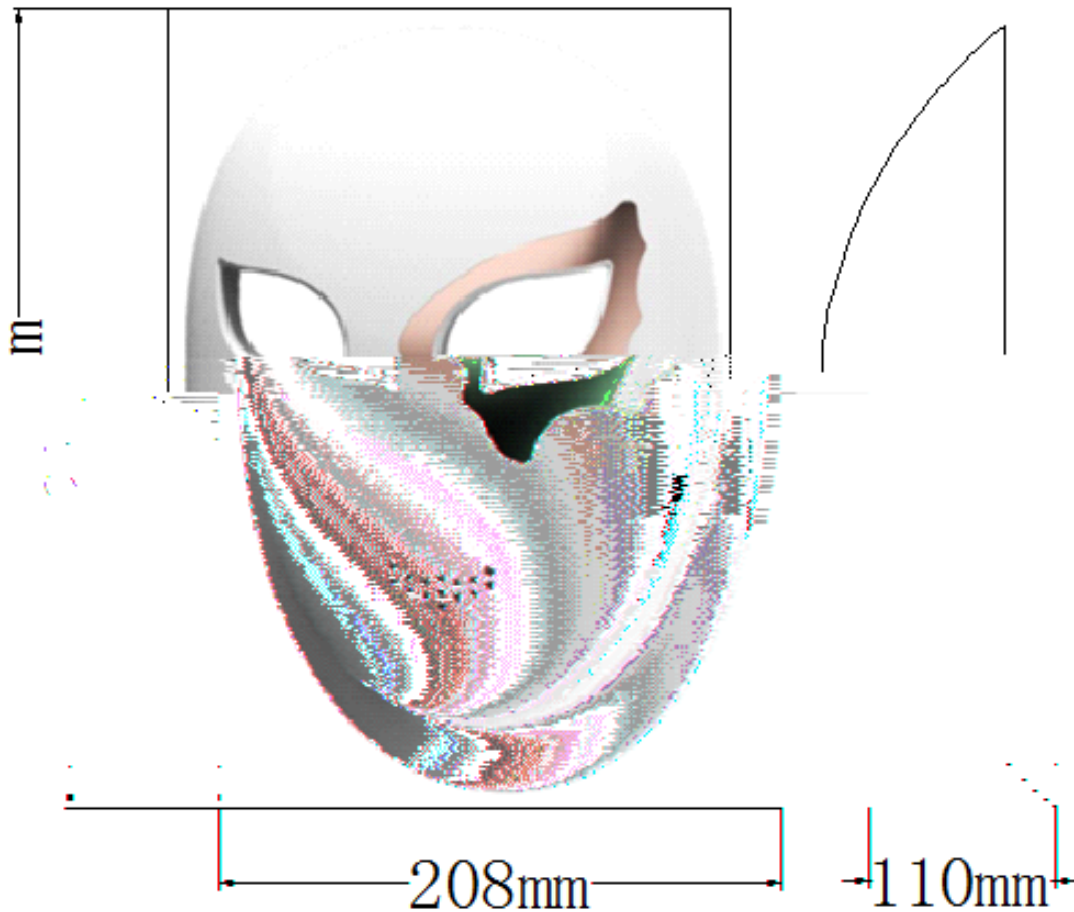

SPECIFICATION

REFOND P/N

RF-MTQAB7N03-B1

R & D

Mass Product

Contents

1. Description	
1.1 General Description	
1.2 Features	
1.3 Application	
1.4 Features Introduction	
2. Product Specification /	
2.1 Size chart	
2.1 Product Parameters	
3 .application	6
4 .Packing Criterion	7
5. Handling Precautions	8
5.1 Product storage and maintenance	8
5.2 Handling Precautions	9

2. Product Specification /

2.1 Size chart

size : 280*208*110mm

2.1 Product Parameters

Product Parameters		
1	Refond PN	RF-MTQAB7N03-B1
2	Battery	3.7V/2300mAh

3 application

Mode 2: Blu light

Mode 3: red light