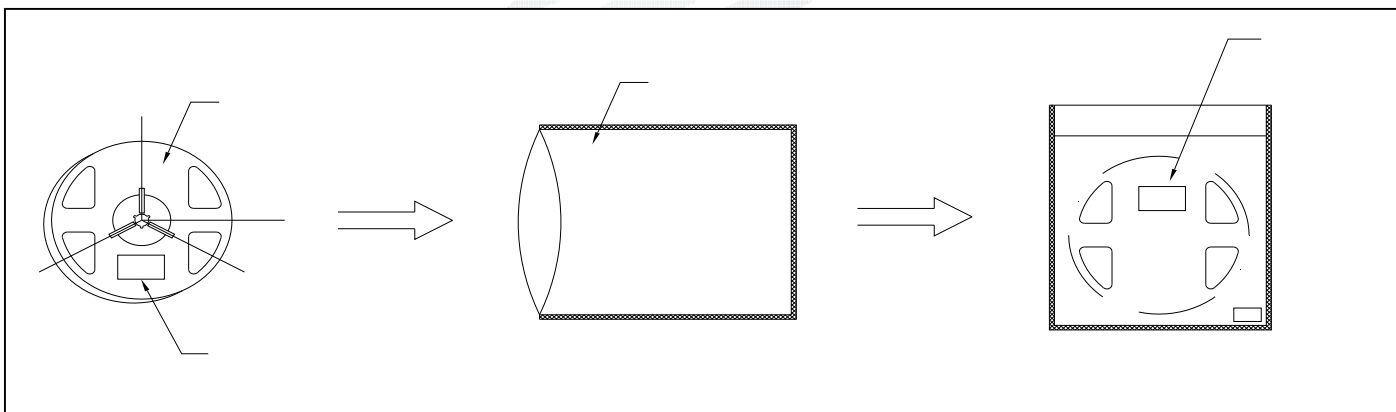

General Description

REFOND

PART NO:		
SPEC NO:		
LOT NO		
BIN CODE:		
Φ:	XY:	
VF:	WLD:	
	QTY:	
	DATE:	

(1)

瑞豐光電
REFOND

TG-201912311471NP

'R

8³/₄