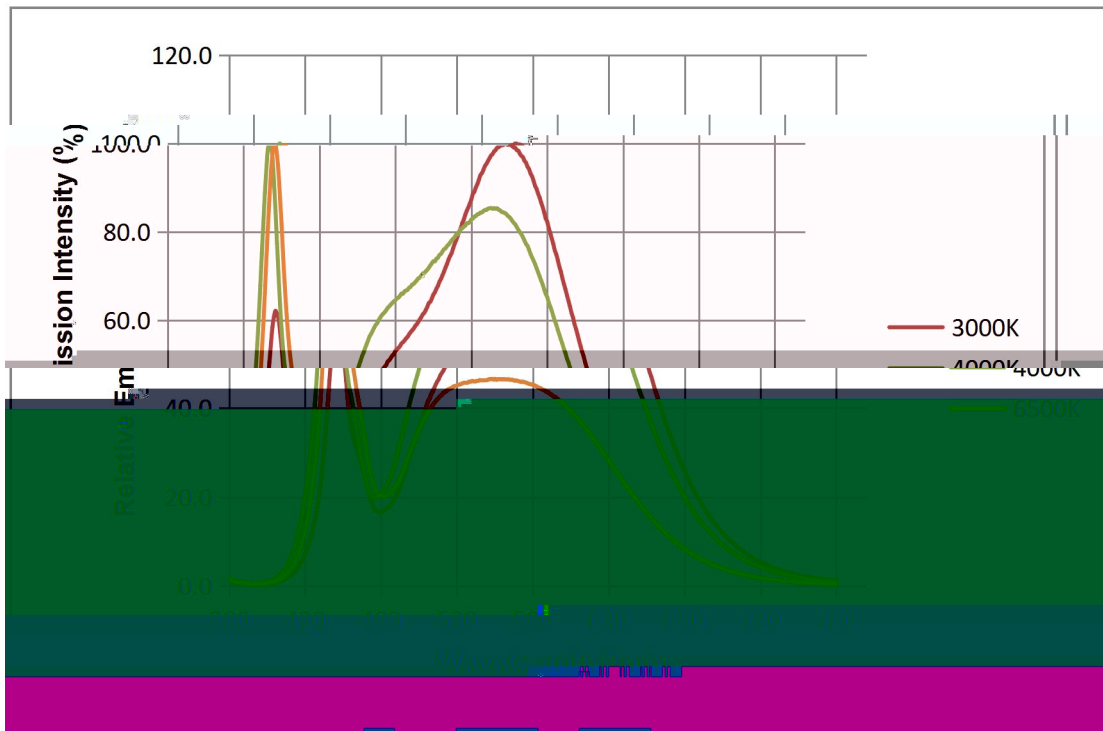

General Description

REFOND

PART NO:		
SPEC NO:		
LOT NO		
BIN CODE:		
Φ:	XY:	
VF:	WLD:	
	QTY:	
	DATE:	

(1)

瑞豐光電
REFOND

TG-201912311471NP

'R

8³/₄