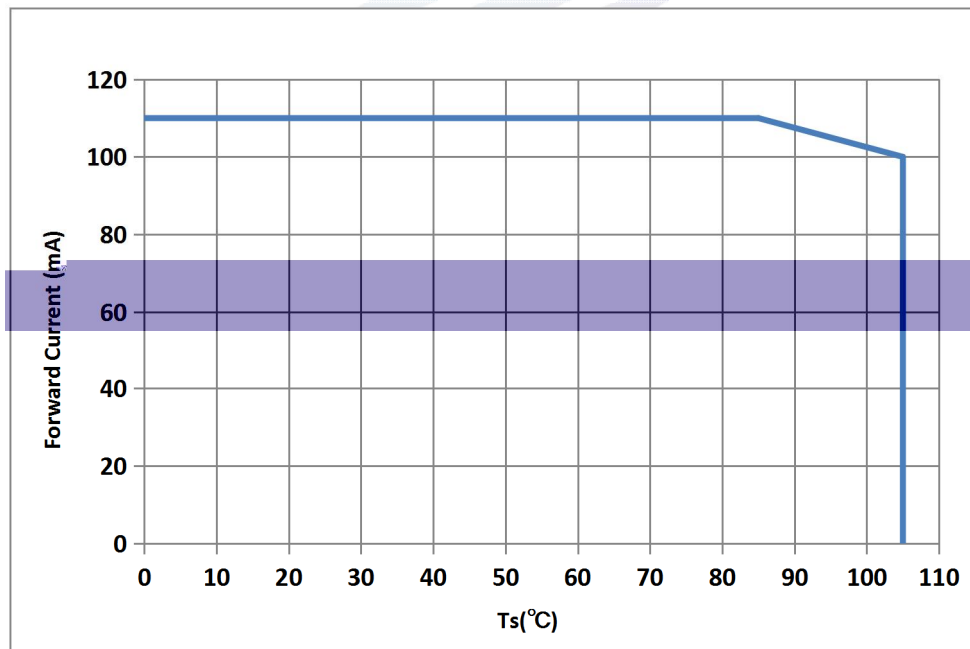

General Description

REFOND

PART NO:		
SPEC NO:		
LOT NO		
BIN CODE:		
Φ:	XY:	
VF:	WLD:	
	QTY:	
	DATE:	

(1)

瑞豐光電
REFOND

TG-201912311471NP

'R

8³/₄