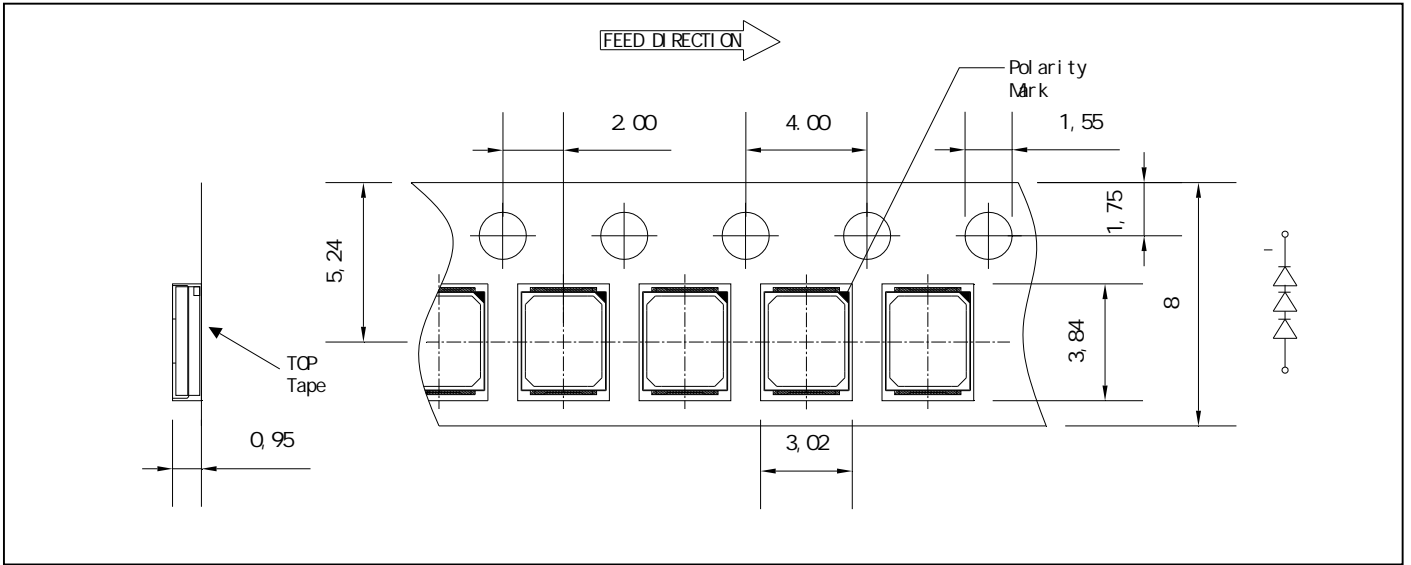

General Description

REFOND

PART NO:		
SPEC NO:		
LOT NO		
BIN CODE:		
Φ:	XY:	
VF:	WLD:	
	QTY:	
	DATE:	

(1)

瑞豐光電
REFOND

TG-201912311471NP

'R

8³/₄