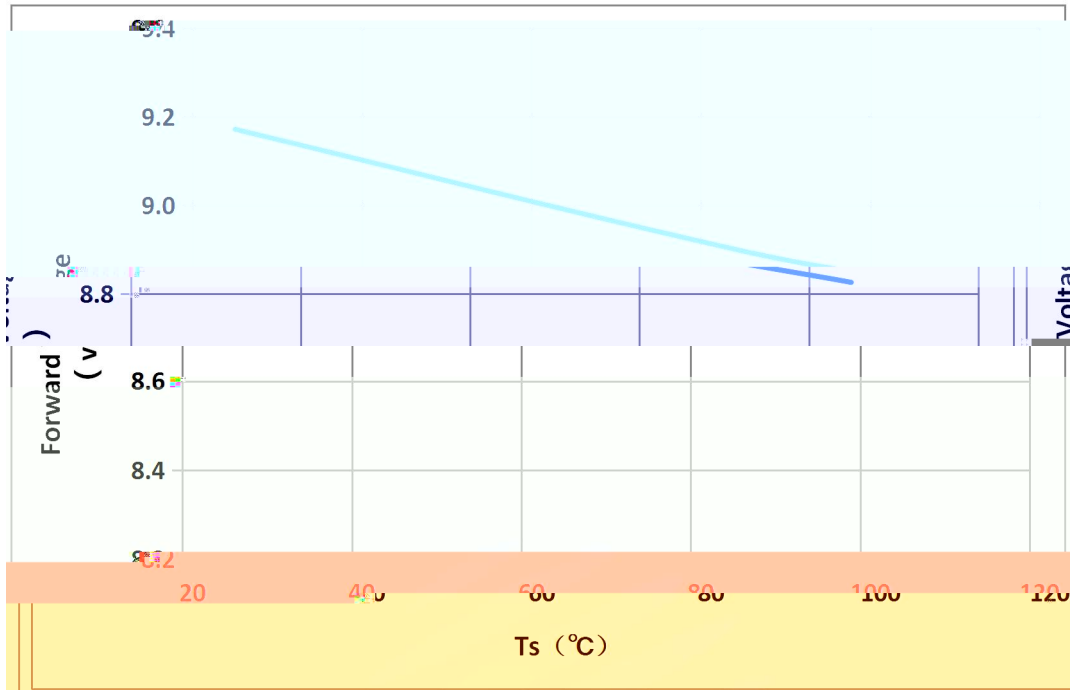

General Description

REFOND

PART NO:		
SPEC NO:		
LOT NO		
BIN CODE:		
Φ:	XY:	
VF:	WLD:	
	QTY:	
	DATE:	

(1)

瑞豐光電
REFOND

TG-201912311471NP

'R

8³/₄